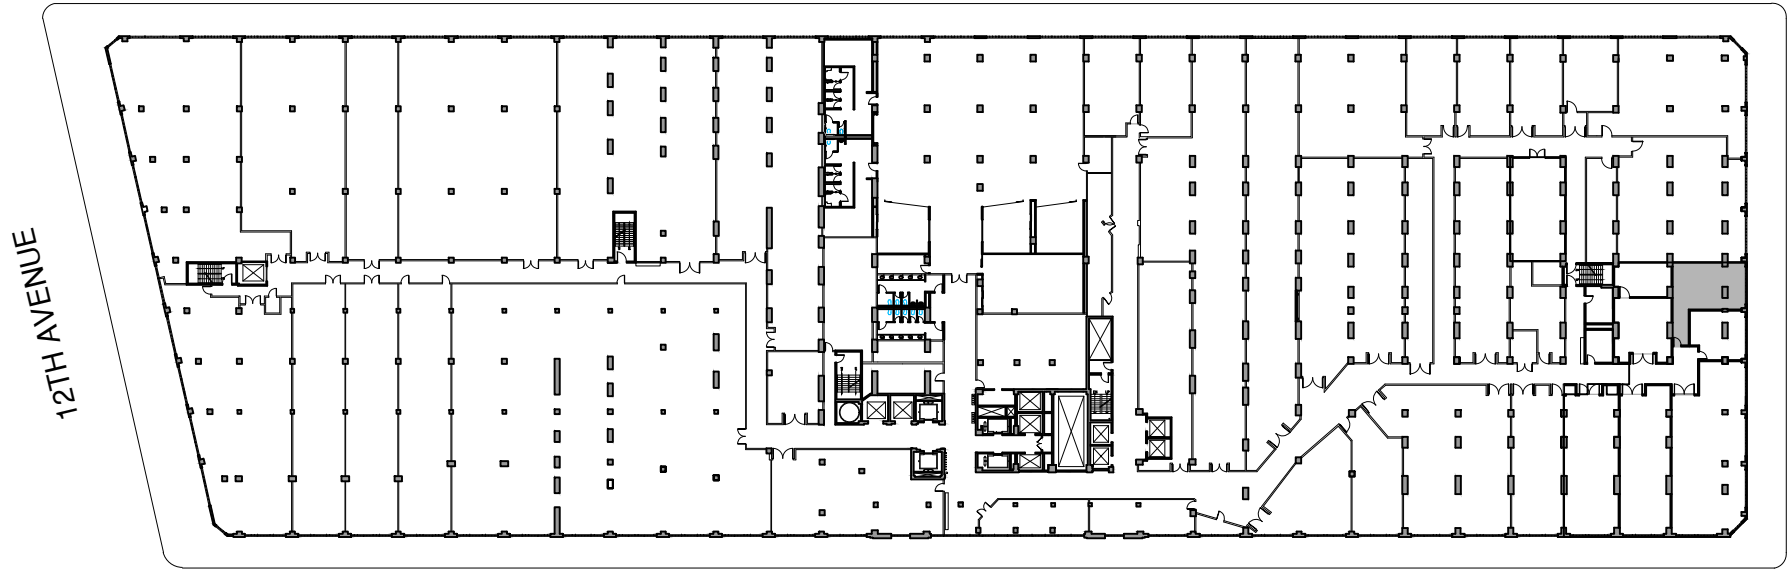

WEST 27TH STREET

12TH AVENUE

11TH AVENUE

WEST 26TH STREET

SUITE M256
1,012 RSF

2M FLOOR
601 WEST 26TH STREET
NEW YORK, NEW YORK

PROJECT LOCATION		
S:\Construction\Information\601 W 26th Street\Regional\2020\Marketing\Suite M		
FILE NAME	PLOT DATE	
601_Skarnett_Suite_M256.dwg	Sep 25, 2020 - 1:51pm	
DATE	Sep 25, 20	DRAWING NO.
DRAWN BY	DBarone	DS-1