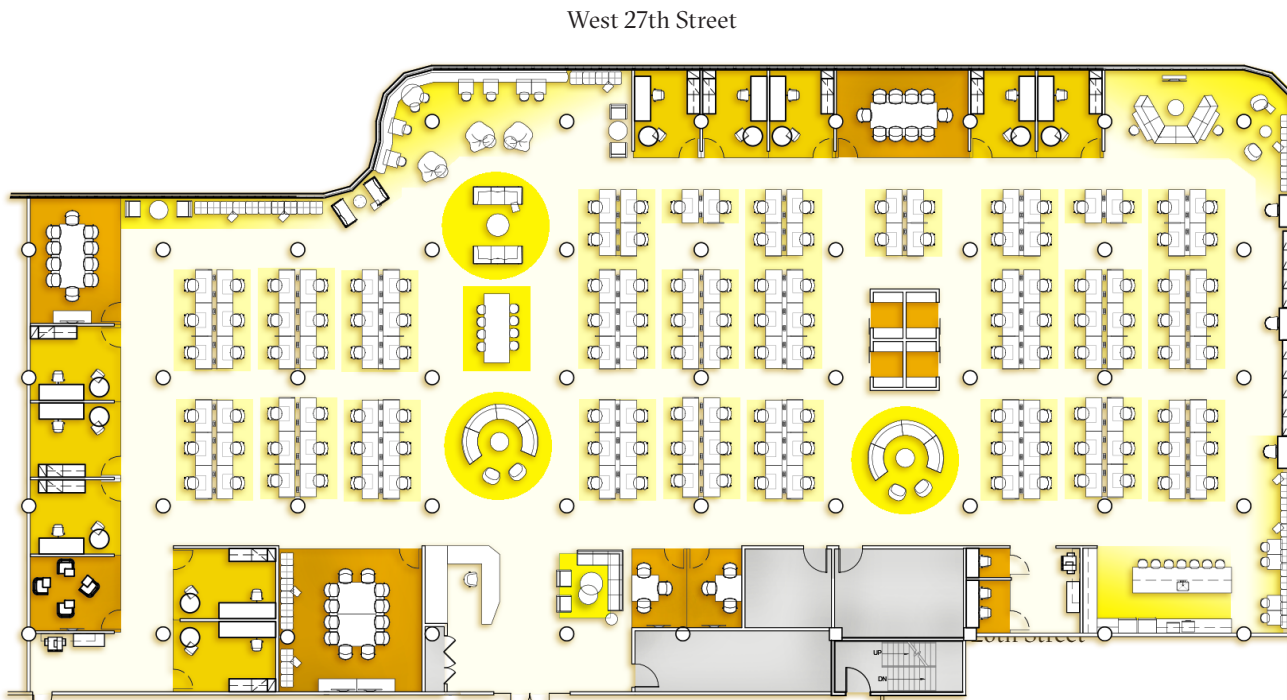

STARRETT LEHIGH

601 WEST 26TH STREET, NEW YORK, NY

SUITE 1050

27,104 RSF

AVAILABLE

Immediate

LAYOUT/CONDITION

Open Layout

Whitebox Condition

VIEWS

North and West Exposure

OTHER

12'8" ceiling height to slab

TRANSPORTATION

A C E 7

citi bike

M23

PROPERTY FEATURES

- Landmark property located in the heart of Chelsea
- Expansive Hudson River and city views
- Modernized on-site fitness center offering training sessions
- Nationally celebrated food hall operator
- Dynamic multimedia event space
- Urban rooftop garden and beekeeping program
- RxWell platform offering best in-class comprehensive health practices