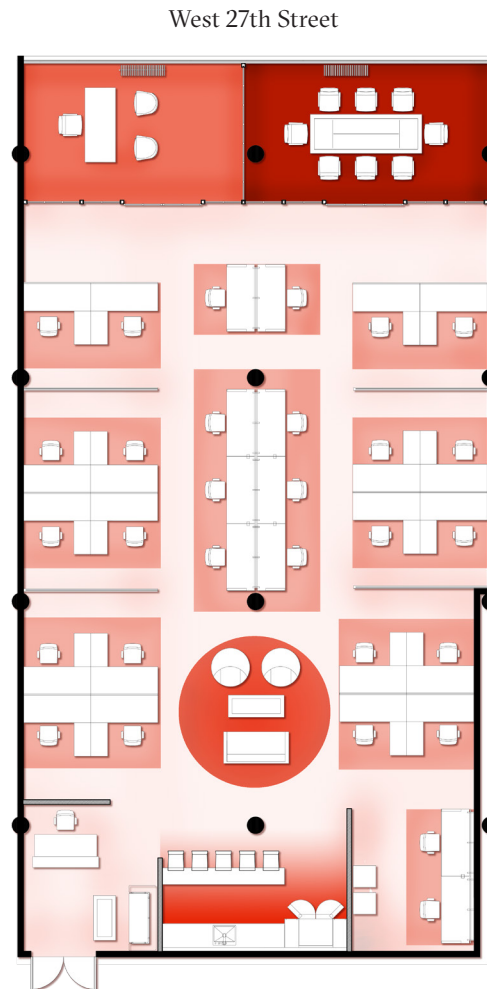

STARRETT LEHIGH

601 WEST 26TH STREET, NEW YORK, NY

SUITE 1235 **5,240 RSF**

AVAILABLE
Immediate

LAYOUT/CONDITION
High-End Creative
Pre-Built

VIEWS
Hudson River Exposure

OTHER
12'8" ceiling height to slab
Amazing natural light

TRANSPORTATION
ACE 7
citi bike
M23

PROPERTY FEATURES

- Landmark property located in the heart of Chelsea
- Expansive Hudson River and city views
- Modernized on-site fitness center offering training sessions
- Nationally celebrated food hall operator
- Dynamic multimedia event space
- Urban rooftop garden and beekeeping program
- RxWell platform offering best in-class comprehensive health practices

VIRTUAL TOUR

SCALE: N.T.S.