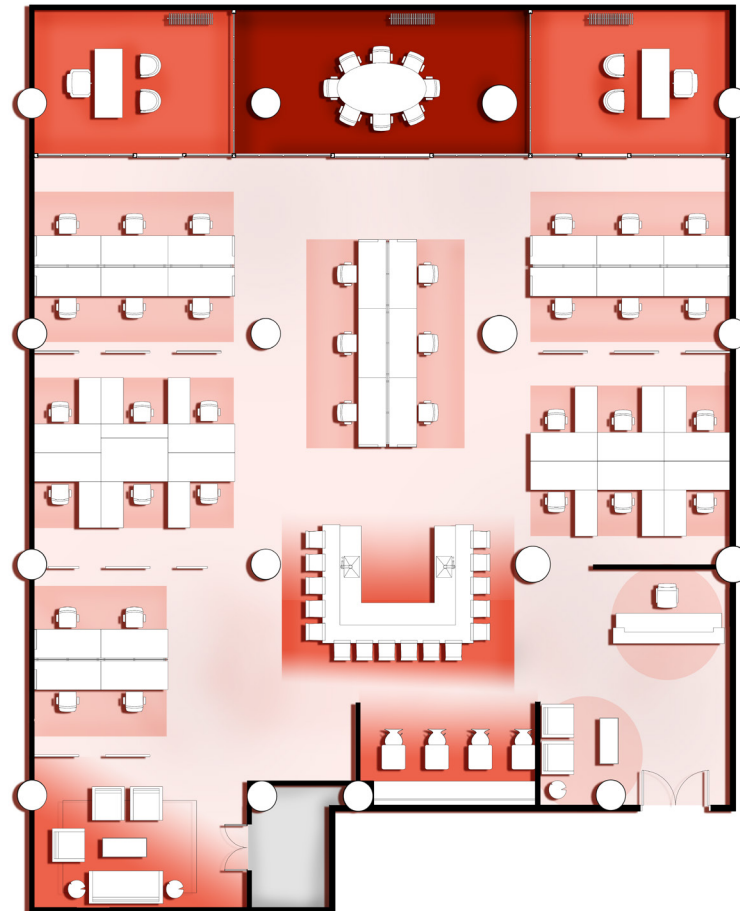

STARRETT LEHIGH

601 WEST 26TH STREET, NEW YORK, NY

SUITE 1350

7,234 RSF

AVAILABLE

Immediate

LAYOUT/CONDITION

High- End Creative
Pre-Built
Fully Furnished

VIEWS

Hudson River Exposure

OTHER

12'8" ceiling height to slab
Amazing natural light
Proximity to passenger elevator

TRANSPORTATION

A C E 7

citi bike

M23

PROPERTY FEATURES

- Landmark property located in the heart of Chelsea
- Expansive Hudson River and city views
- Modernized on-site fitness center offering training sessions
- Nationally celebrated food hall operator
- Dynamic multimedia event space
- Urban rooftop garden and beekeeping program
- RxWell platform offering best in-class comprehensive health practices

West 27th Street