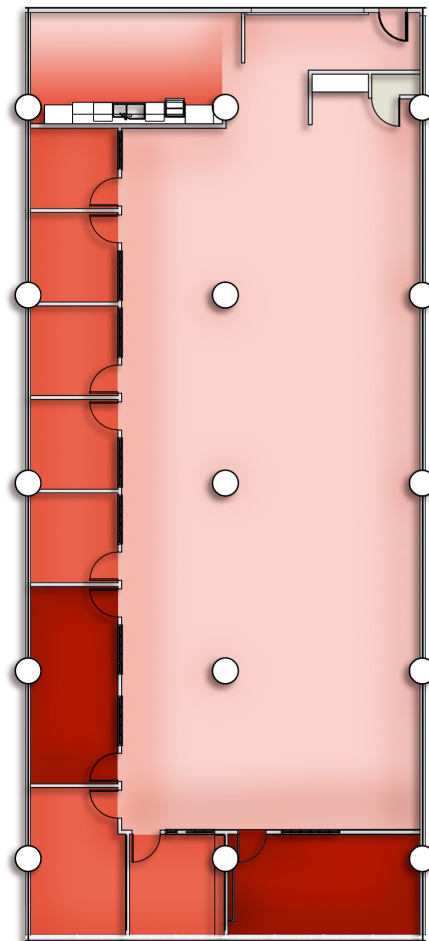

# STARRETT LEHIGH

601 WEST 26TH STREET, NEW YORK, NY

**SUITE 355**

**6,386 RSF**

## OTHER

12'8" ceiling height to slab

West 26th Street

SCALE: N.T.S.