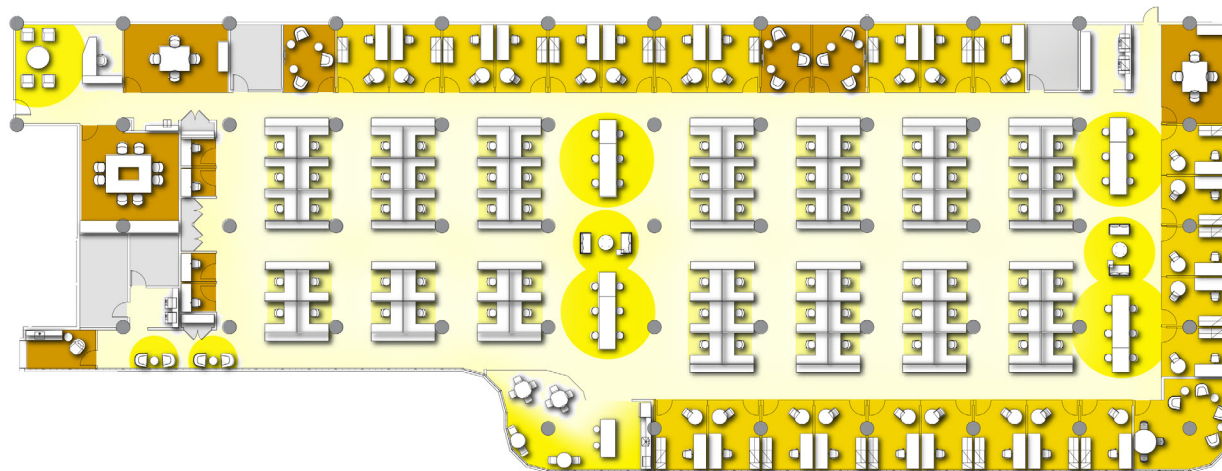

STARRETT LEHIGH

601 WEST 26TH STREET, NEW YORK, NY

SUITE 900 **28,876 RSF**

AVAILABLE
Immediate

LAYOUT/CONDITION
Open Layout
Whitebox Condition

VIEWS
South and East Exposure

OTHER
12'8" ceiling height to slab

TRANSPORTATION
A C E 7
citi bike
M23

PROPERTY FEATURES

- Landmark property located in the heart of Chelsea
- Expansive Hudson River and city views
- Modernized on-site fitness center offering training sessions
- Nationally celebrated food hall operator
- Dynamic multimedia event space
- Urban rooftop garden and beekeeping program
- RxWell platform offering best in-class comprehensive health practices

West 26th Street

11th Avenue

SCALE: N.T.S.