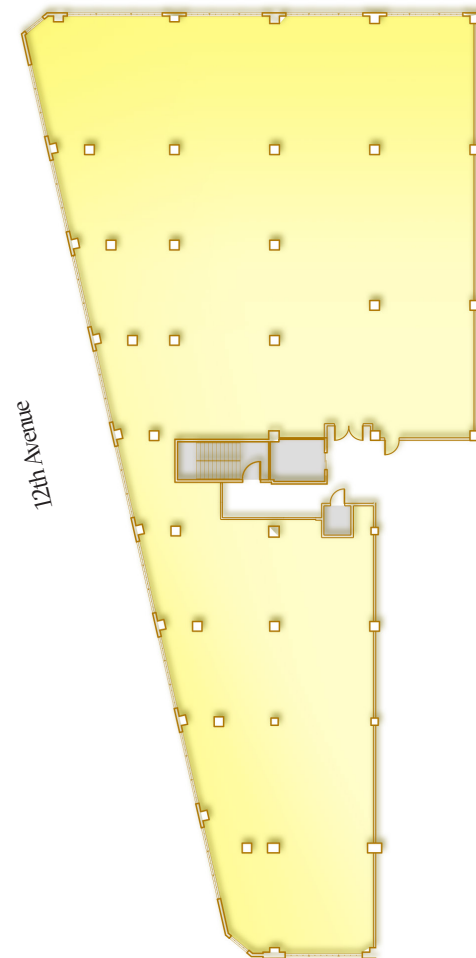

STARRETT LEHIGH

601 WEST 26TH STREET, NEW YORK, NY

**SUITE M274-
M284-M280A**

18,022 RSF

AVAILABLE

Immediate

LAYOUT/CONDITION

Existing Condition

VIEWS

Hudson River Exposure

OTHER

11' ceiling height to slab

Proximity to freight elevator
from loading dock

TRANSPORTATION

A C E 7

citi bike

M23

PROPERTY FEATURES

- Landmark property located in the heart of Chelsea
- Expansive Hudson River and city views
- Modernized on-site fitness center offering training sessions
- Nationally celebrated food hall operator
- Dynamic multimedia event space
- Urban rooftop garden and beekeeping program
- RxWell platform offering best in-class comprehensive health practices

SCALE: N.T.S.